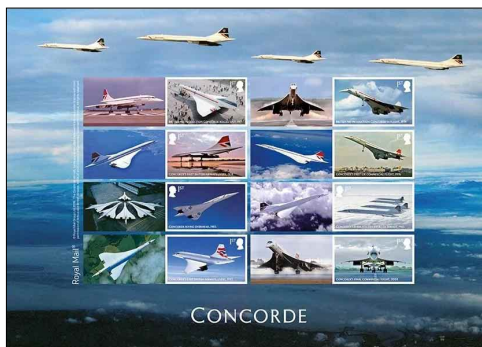

CONCORDE ROYAUME UNI

GRANDE BRETAGNE

21 Janvier 2026. Émission commémorant le 50e anniversaire du premier vol commercial du Concorde. L'avion de ligne supersonique Concorde est représenté sur 8 timbres de première classe, présentés sous forme de quatre paires horizontales se-tenant.

concorde GBR 12	1st British pre-production rolled out, 1971
concorde GBR 13	1st British pre-production in flight, 1974
concorde GBR 14	1st first British Airways livery, 1974
concorde GBR 15	1st first UK commercial flight, 1976
concorde GBR 16	1st Concorde flying overhead, 1985
concorde GBR 17	1st 10 years of service, 1985
concorde GBR 18	1st last British Airways livery, 1997
concorde GBR 19	1st final commercial flight, 2003

concorde GBR 12/19 8 Timbres 22,- 26,- 3740
8 First Class Concorde stamps in a set.

Un feuillet de 8 timbres Concorde Première Classe + 8 vignettes autocollantes. En arrière-plan, une photo de 1985 montre quatre Concorde volant en formation pour célébrer 10 ans de service passagers.

concorde GBR 12/19 C 1 Feuillet 8 val. 24,- 29,- 4080
A sheetlet with 8 First Class Concorde stamps + 8 self-adhesive labels. The backdrop is a 1985 shot of four Concorde jets flying in formation to celebrate 10 years of passenger service.

Dessins originaux des timbres spéciaux commémorant le premier vol du Concorde en 1969.

Chaque timbre a été réédité avec l'effigie du roi Charles III.

concorde GBR 20/23 C 1 Bloc 4 val. 11,- 13,- 1870
Original designs from the 1969 First Flight of Concorde Special Stamps. Each stamp has been rereleased with the King Charles III's head.

Récapitulatif :

concorde GBR 12/19 8 Timbres 22,- 26,- 3740
concorde GBR 12/19 C 1 Feuillet 8 val. 24,- 29,- 4080
concorde GBR 20/23 C 1 Bloc 4 val. 11,- 13,- 1870