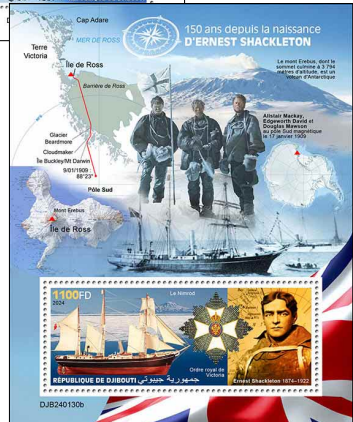

RRS Discovery Expedition of 1901–1904
& Robert Falcon Scott 1868–1912.

Polar Medal Endurance Expedition.

RRS Endurance.

Nimrod boat; Ernest Shackleton 1874–1922; Royal Victorian Order

On Ross Island : active volcano Mount Erebus altitude 3,794 m;
Alistair Mackay, Edgeworth David and Douglas Mawson at the
Magnetic South Pole on January 17, 1909

SPACE REVUE

The Space Revue is **FREE** by eMail in the shape of pdf files.
Here is the link to subscribe :

<http://www.espacelolini.com/intro/space-revueUS.php>

Bottom of the same page you can access the archive of all
Space Revues since September 2002.

If you have a current subscription, we will contact you at the
end of current plan. If you have no subscription, this Space
Revue is the last you receive. Please contact us in order to
subscribe if you want to continue receiving the Space Revue by
letter.

Subscription for 12 Space Revues :
France eur 39 — Other countries eur 48